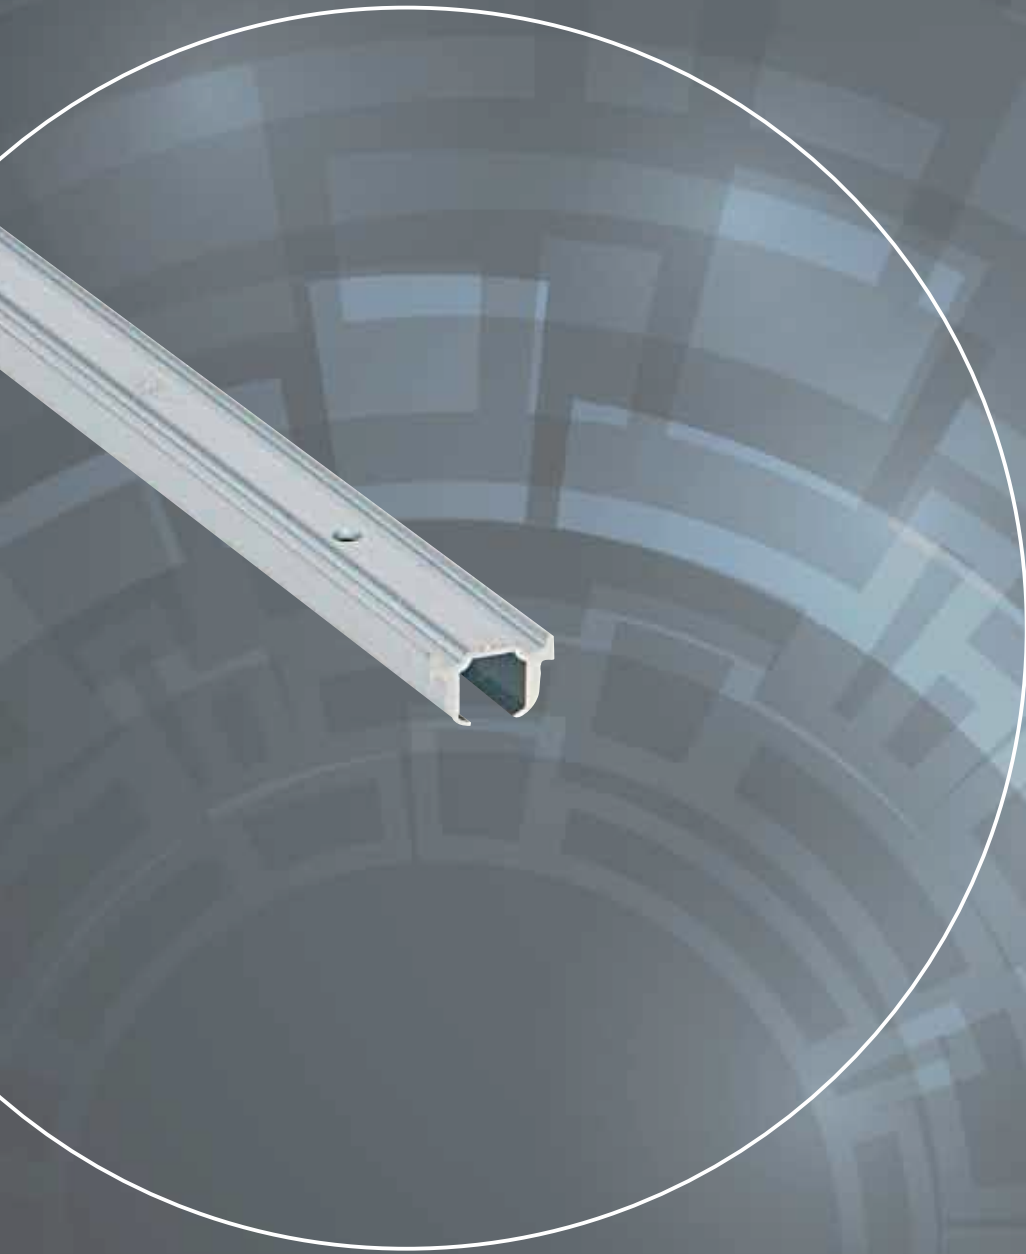

specification sheet

AVRO

Technical information

- Manual system for all types of light curtain
- Suitable for decorating different-shaped windows
- Various types of slides can be used with this profile
- Maximum recommended curtain weight: 3 kg per meter
- Colours available: white and anodised aluminium
- Special colours available on request
- Available length: 6 meters
- Track finish: covered with an epoxy-polyester powder enriched with additives to enhance the glide performance of the accessories
- On request, this profile can be covered with an epoxy-polyester powder enriched with anti-microbial additives that meet the standards imposed by hospitals, clinics and healthcare establishments.

Technical characteristics

Weight: 90 grams per meter

Extruded aluminium 6063 T5 (AlMgSi 0.5)

Use

The profile is recommended for use within the framework of projects such as: hotels, offices, schools, community buildings, care homes.