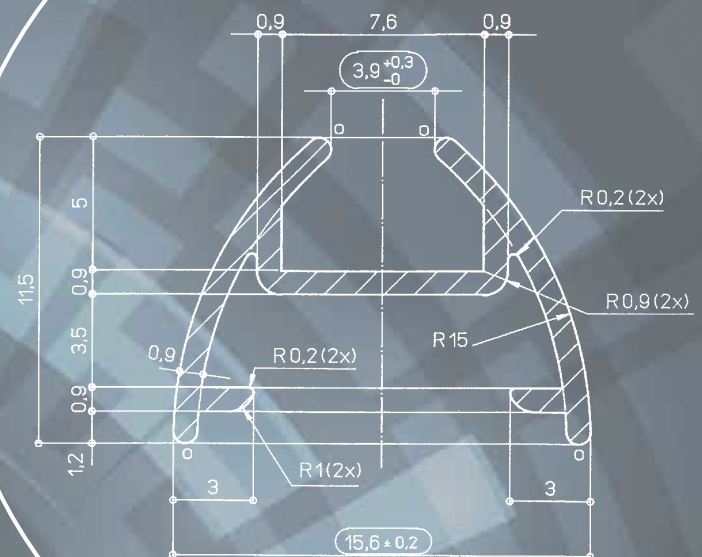

specification sheet

AVR18

Technical information

- Manual system for all types of light curtain
- Suitable for decorating different-shaped windows
- Various types of slides can be used with this profile
- Maximum recommended curtain weight: 3 kg per meter
- Colours available: white and anodised aluminium
- Special colours available on request
- Available length: 6 meters
- Track finish: covered with an epoxy-polyester powder enriched with additives to enhance the glide performance of the accessories
- On request, this profile can be covered with an epoxy-polyester powder enriched with anti-microbial additives that meet the standards imposed by hospitals, clinics and healthcare establishments.

Technical characteristics

Weight: 102 grams per meter

Extruded aluminium 6063 T5 (AlMgSi 0.5)

Use

The profile is recommended for use within the framework of projects such as: hotels, offices, schools, community buildings, care homes.

Fitting information

- Recommended fixing points:

The dimensions shown are for information only. The distances between the brackets are variable and depend on the weight and the fullness of the curtain to be hung.