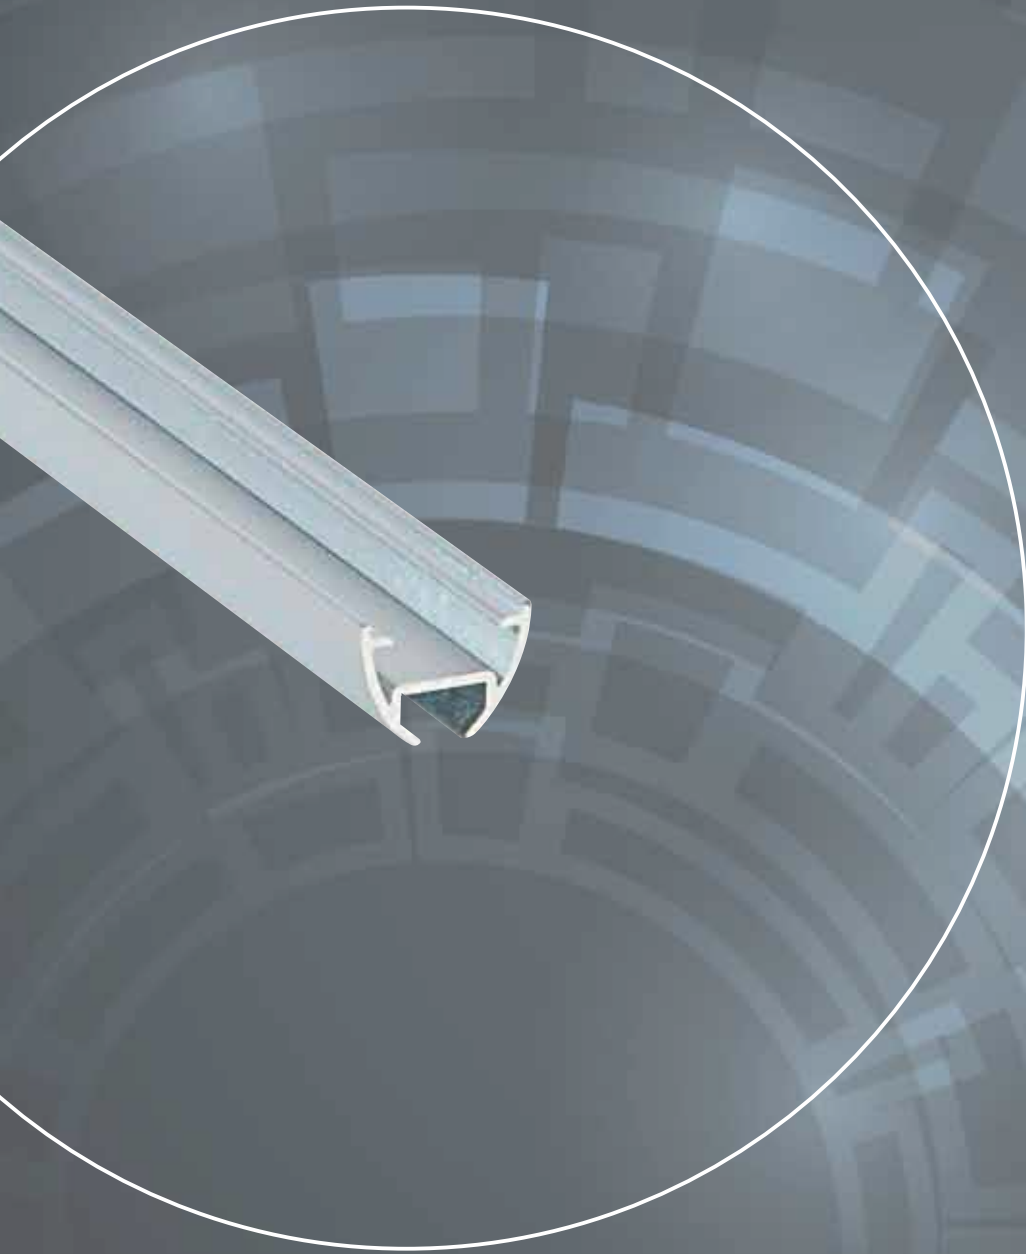

specification sheet

AVR18

Technical information

- Manual system for all types of light curtain
- Suitable for decorating different-shaped windows
- Various types of slides can be used with this profile
- Maximum recommended curtain weight: 3 kg per meter
- Colours available: white and anodised aluminium
- Special colours available on request
- Available length: 6 meters
- Track finish: covered with an epoxy-polyester powder enriched with additives to enhance the glide performance of the accessories
- On request, this profile can be covered with an epoxy-polyester powder enriched with anti-microbial additives that meet the standards imposed by hospitals, clinics and healthcare establishments.

Technical characteristics

Weight: 102 grams per meter

Extruded aluminium 6063 T5 (AlMgSi 0.5)

Use

The profile is recommended for use within the framework of projects such as: hotels, offices, schools, community buildings, care homes.

Fitting information

- Recommended fixing points:

The dimensions shown are for information only. The distances between the brackets are variable and depend on the weight and the fullness of the curtain to be hung.