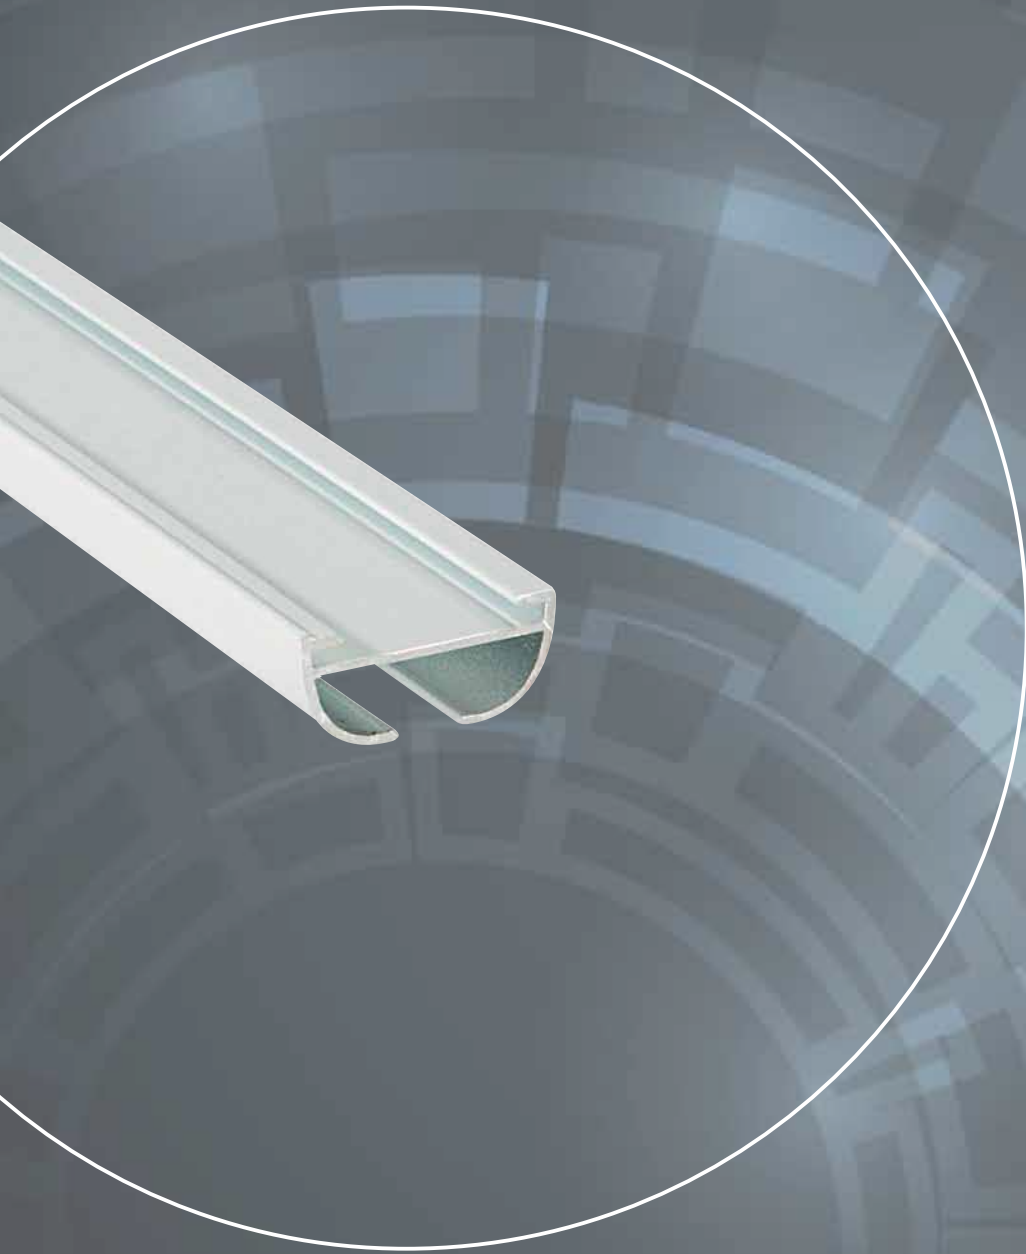

specification sheet

AVR21

Technical information

- Manual system for all types of heavy, sheer or light curtain
- Various types of slides can be used with this profile
- For heavier curtains, bow rollers are recommended
- Maximum recommended curtain weight: 4 kg per meter
- Colours available: white and anodised aluminium
- Special colours available on request
- Available length: 6 meters
- Track finish: covered with an epoxy-polyester powder enriched with additives to enhance the glide performance of the accessories
- On request, this profile can be covered with an epoxy-polyester powder enriched with anti-microbial additives that meet the standards imposed by hospitals, clinics and healthcare establishments.

Technical characteristics

Weight: 295 grams per meter

Extruded aluminium 6063 T5 (AlMgSi 0.5)

Dimensions: 14 mm x 36 mm

Use

The profile is recommended for use within the framework of projects such as: hotels, offices, schools, community buildings, care homes.

Fitting information

- Recommended fixing points:

The dimensions shown are for information only. The distances between the brackets are variable and depend on the weight and the fullness of the curtain to be hung.