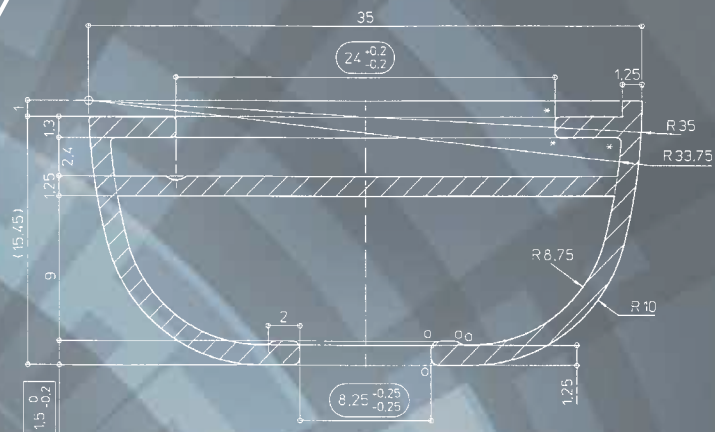

specification sheet

AVR21

Technical information

- Manual system for all types of heavy, sheer or light curtain
- Various types of slides can be used with this profile
- For heavier curtains, bow rollers are recommended
- Maximum recommended curtain weight: 4 kg per meter
- Colours available: white and anodised aluminium
- Special colours available on request
- Available length: 6 meters
- Track finish: covered with an epoxy-polyester powder enriched with additives to enhance the glide performance of the accessories
- On request, this profile can be covered with an epoxy-polyester powder enriched with anti-microbial additives that meet the standards imposed by hospitals, clinics and healthcare establishments.

Technical characteristics

Weight: 295 grams per meter

Extruded aluminium 6063 T5 (AlMgSi 0.5)

Dimensions: 14 mm x 36 mm

Use

The profile is recommended for use within the framework of projects such as: hotels, offices, schools, community buildings, care homes.

Fitting information

- Recommended fixing points:

The dimensions shown are for information only. The distances between the brackets are variable and depend on the weight and the fullness of the curtain to be hung.