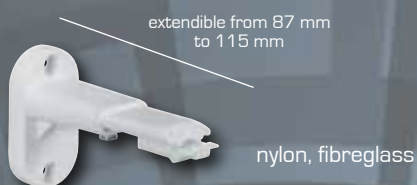

specification sheet

AVR5

Technical information

- Manual system for all types of heavy, sheer or light curtain
- Multiple possibilities for ceiling or wall mounting
- Suitable for decorating different-shaped windows
- Various types of slides can be used with this profile
- Maximum recommended curtain weight: 3 kg per meter
- Colours available: white and anodised aluminium
- Special colours available on request
- Available length: 6 meters
- Track finish: covered with an epoxy-polyester powder enriched with additives to enhance the glide performance of the accessories
- On request, this profile can be covered with an epoxy-polyester powder enriched with anti-microbial additives that meet the standards imposed by hospitals, clinics and healthcare establishments.

Technical characteristics

Weight: 118 grams per meter

Extruded aluminium 6063 T5 (AlMgSi 0.5)

Use

The profile is recommended for use within the framework of projects such as: hotels, offices, schools, community buildings, care homes.

Fitting information

- Recommended fixing points:

The dimensions shown are for information only. The distances between the brackets are variable and depend on the weight and the fullness of the curtain to be hung.

- Mounting options

- Wall mount with the following angle brackets: 2373, 6013

- Ceiling mount with the following bracket: 6011

Additional accessories

- Slide (ref. 5021, 5023)

- End stop (ref. 4006, 4010, 5024)