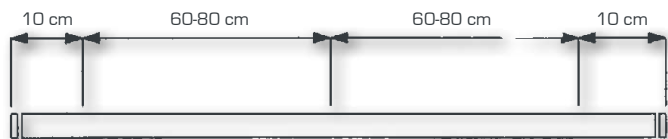

## Technical information

- Manual system for all types of heavy, sheer or light curtain
- For heavier curtains, bow rollers are recommended (ref. 18002.110/2032)
- Maximum recommended curtain weight: 4 kg per meter
- Colours available: white
- Available with or without drill holes
- Available length: 5 or 6 meters
- Track finish: covered with an  $3\mu$  primer and  $8\mu$  polyester powder

## Fitting information

- Recommended fixing points:

The dimensions shown are for information only. The distances between the brackets are variable and depend on the weight and the fullness of the curtain to be hung.