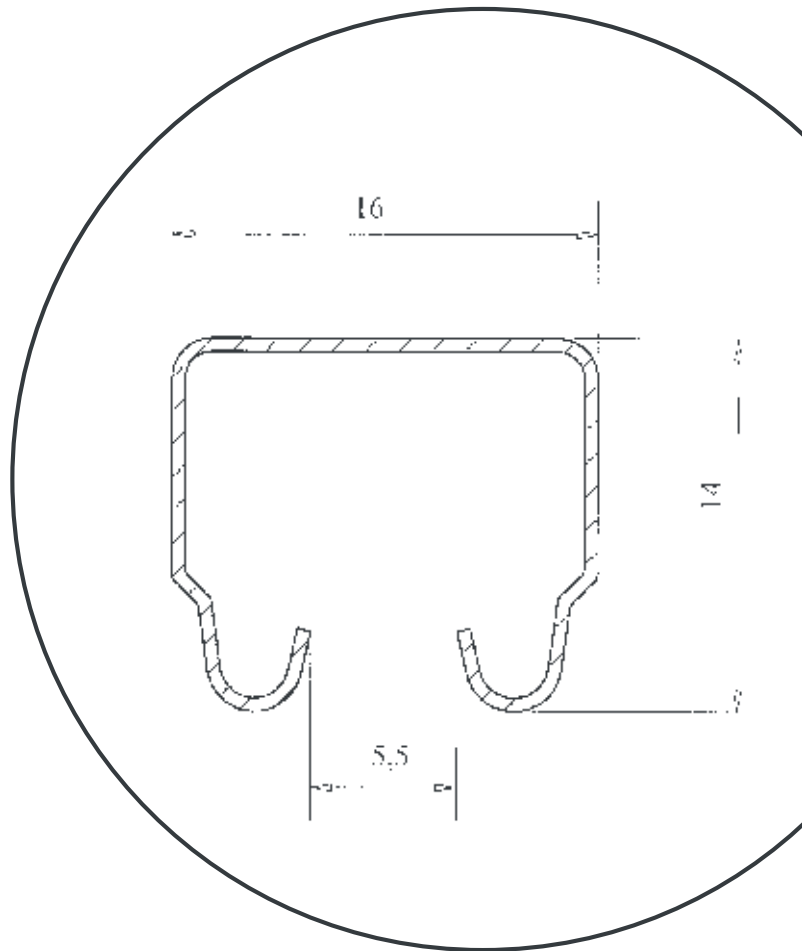

## Technical information

- Manual system for all types of heavy, sheer or light curtain
- For heavier curtains, bow rollers are recommended (ref. 18002.110/2032)
- Maximum recommended curtain weight: 4 kg per meter
- Colours available: white
- Available with or without drill holes
- Available length: 5 or 6 meters
- Track finish: covered with an  $3\mu$  primer and  $8\mu$  polyester powder

## Technical characteristics

Weight: 185 grams per meter

Profiled steel ST 37

## Fitting information

- Recommended fixing points:

The dimensions shown are for information only. The distances between the brackets are variable and depend on the weight and the fullness of the curtain to be hung.