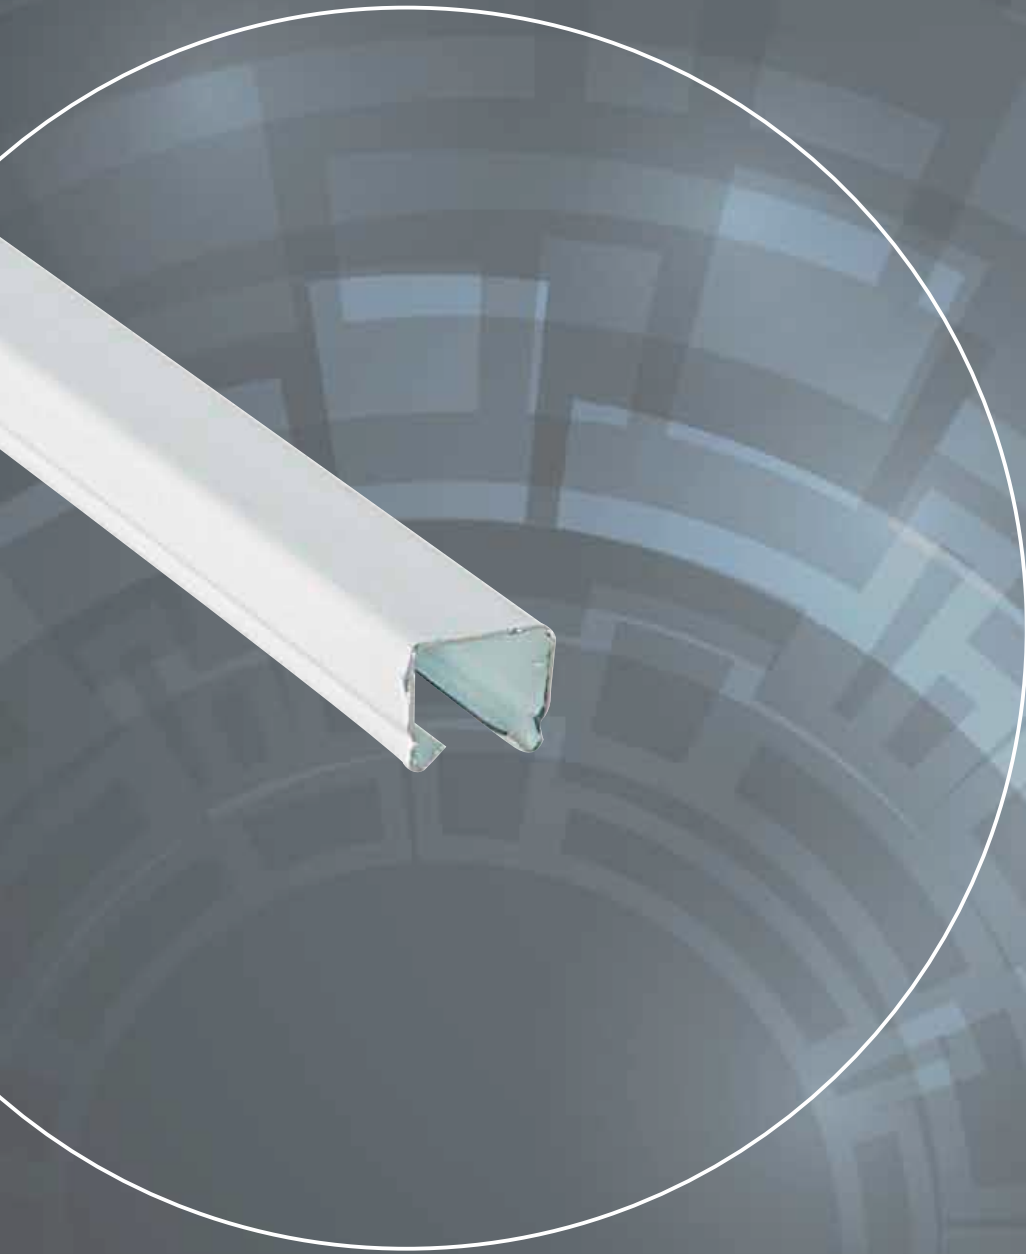

## Technical information

- Manual system for all types of heavy, sheer or light curtain
- For heavier curtains, bow rollers are recommended (ref. 18002.110/2032)
- Maximum recommended curtain weight: 4 kg per meter
- Colours available: white
- Available with or without drill holes
- Available length: 5 or 6 meters
- Track finish: covered with an  $3\mu$  primer and  $8\mu$  polyester powder

## Technical characteristics

Weight: 185 grams per meter

Profiled steel ST 37