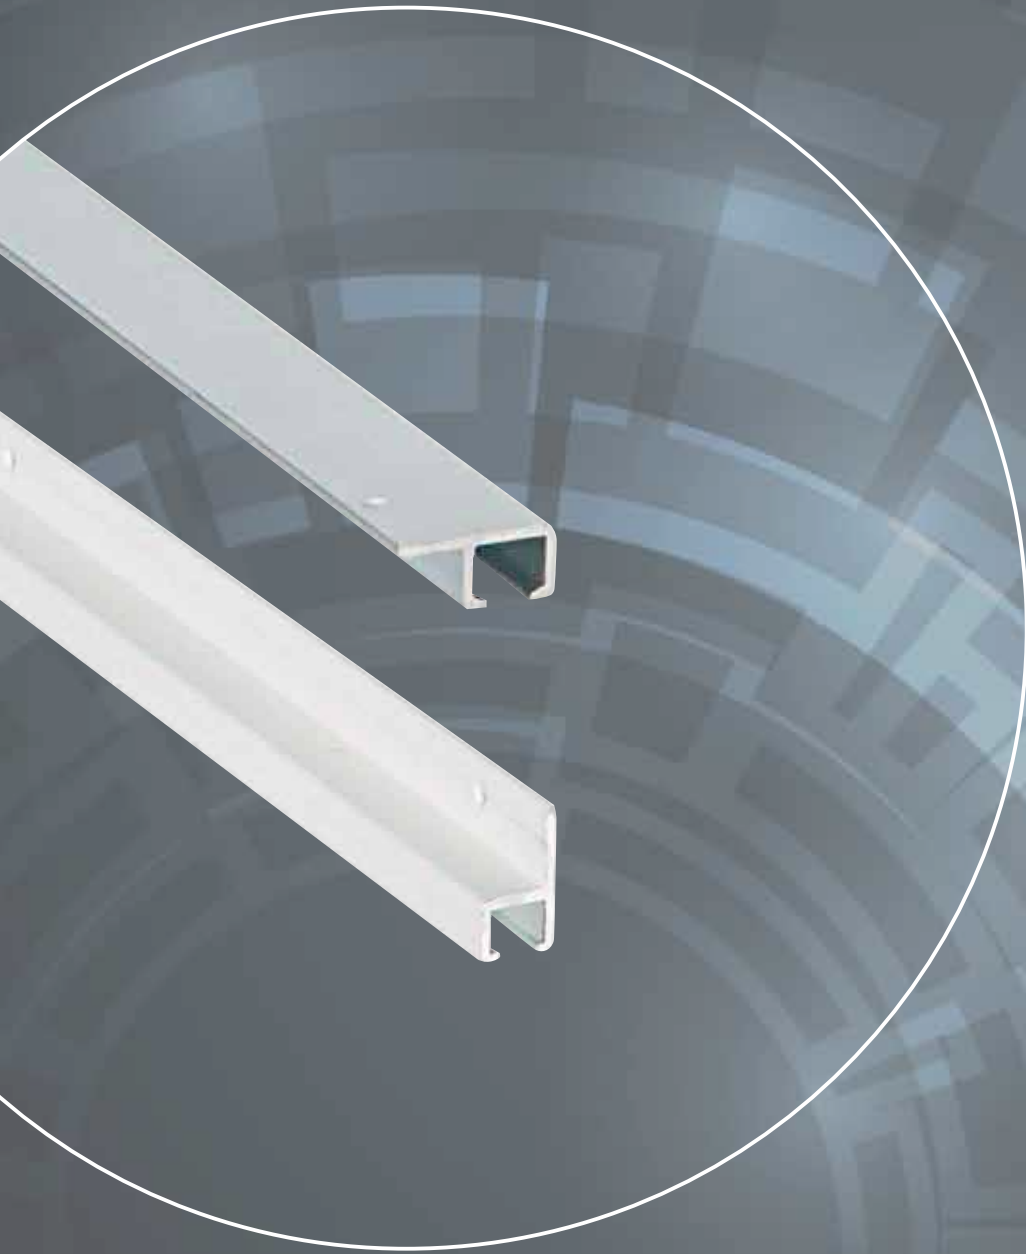

specification sheet

AVR8

Technical information

- Manual system for all types of light curtain
- Suitable for decorating different-shaped windows
- Various types of slides can be used with this profile
- Maximum recommended curtain weight: 3 kg per meter
- Colours available: white and anodised aluminium
- Special colours available on request
- Available length: 6 meters
- Track finish: covered with an epoxy-polyester powder enriched with additives to enhance the glide performance of the accessories
- On request, this profile can be covered with an epoxy-polyester powder enriched with anti-microbial additives that meet the standards imposed by hospitals, clinics and healthcare establishments.

Technical characteristics

Weight: 80 grams per meter

Extruded aluminium 6063 T5 (AlMgSi 0.5)

Use

The profile is recommended for use within the framework of projects such as: hotels, offices, schools, community buildings, care homes.

Fitting information

- Recommended fixing points:

The dimensions shown are for information only. The distances between the brackets are variable and depend on the weight and the fullness of the curtain to be hung.