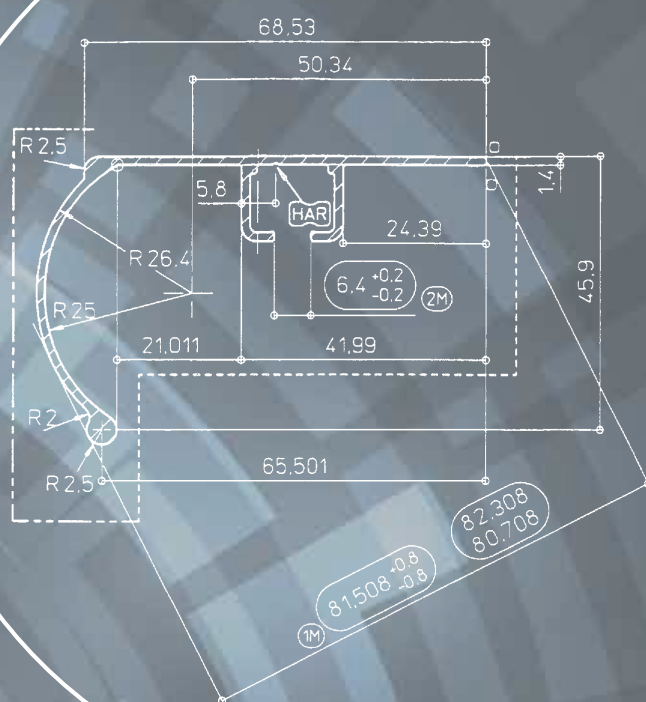

specification sheet
LAURA CRB

Technical information

- Manual system for all types of heavy, sheer or light curtain
- For heavier curtains, bow rollers are recommended [ref. 18002.110/2032]
- Maximum recommended curtain weight: 4 kg per meter
- Colours available: white
- Available with drill holes
- Special colours available on request
- Available length: 6 meters
- Track finish: covered with an epoxy-polyester powder enriched with additives to enhance the glide performance of the accessories

Technical characteristics

Weight: 646 grams per meter
Extruded aluminium 6063 T5 (AlMgSi 0.5)

Use

Recommended for use in all types of housing. The profile is also recommended for use within the framework of projects such as: hotels, offices, schools, community buildings, care homes, hospitals.

Fitting information

- Recommended fixing points:

The dimensions shown are for information only. The distances between the brackets are variable and depend on the weight and the fullness of the curtain to be hung.