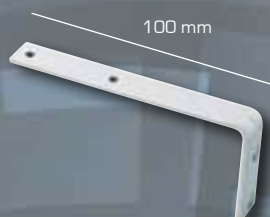

The dimensions shown are for information only. The distances between the brackets are variable and depend on the weight and the fullness of the curtain to be hung.

- Wall mount with the following double use brackets: 2138