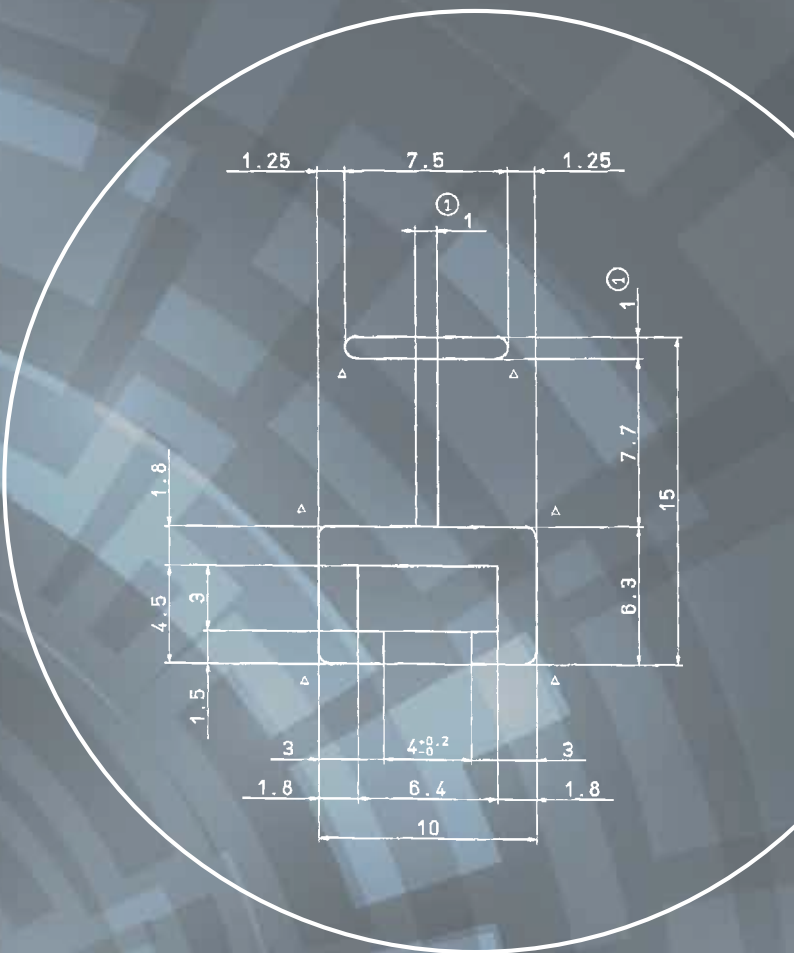

specification sheet
GUY RAIL
PVC

Technical information

- Manual system for all types of light curtain
- Multiple possibilities for ceiling or wall mounting
- Suitable for decorating different-shaped windows
- Various types of slides can be used with this profile
- Maximum recommended curtain weight:
3 kg per meter
- Colours available: white
- Available length: 6 meters

Technical characteristics

Weight: 80 grams per meter
Extruded aluminium 6063 T5 (AlMgSi 0.5)

Use

Specialy designed for bay windows.
The profile is recommended for use within the framework of projects such as: hotels, offices, schools, community buildings, care homes.

This rail can be bended by hand.
The brackets must be mounted on the rail before bending.

Fitting information

- Recommended fixing points:

The dimensions shown are for information only. The distances between the brackets are variable and depend on the weight and the fullness of the curtain to be hung.